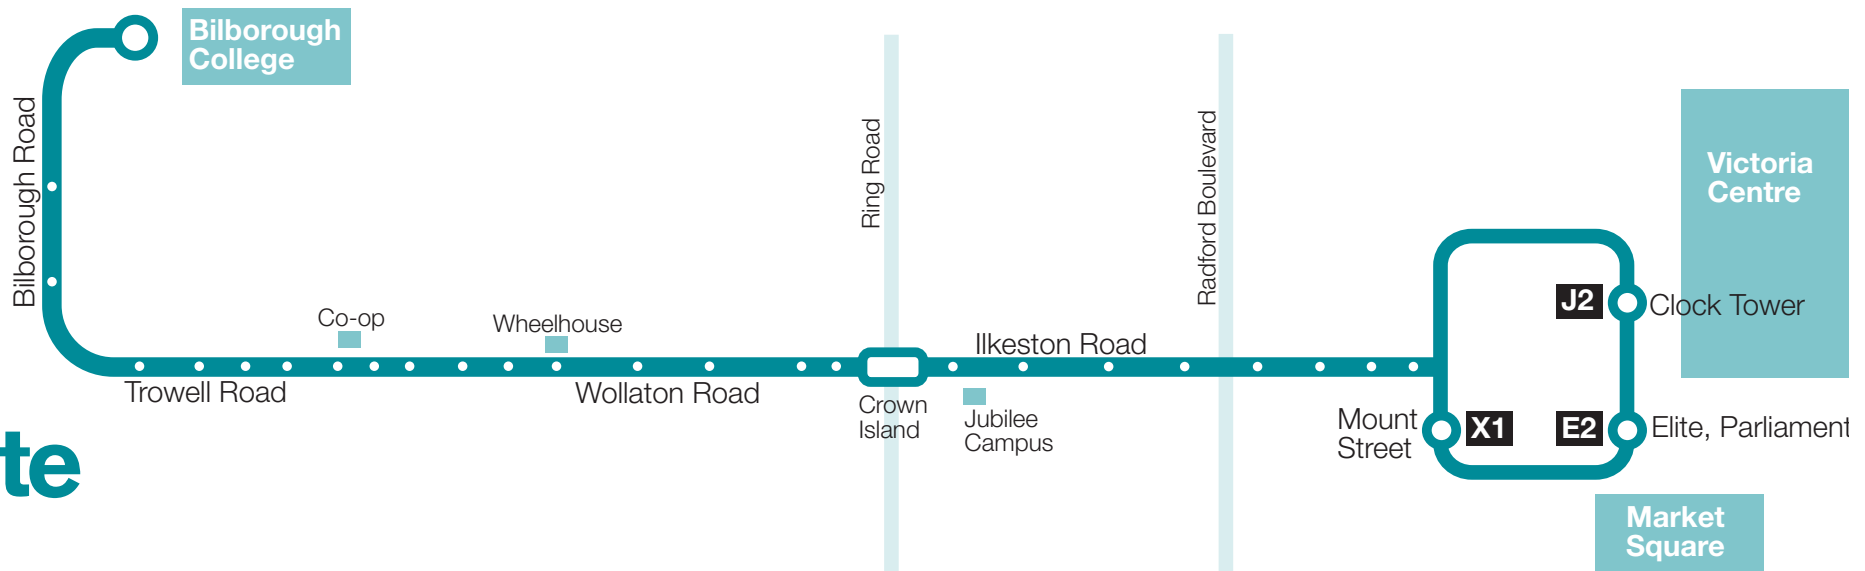

Timetable

Monday to Friday

Buses **direct to** Bilborough College

City, Victoria Centre	0805	0930	1050	1210	1320	1420	1520
City, Elite	0808	0933	1053	1213	1323	1423	1523
City, Mount Street	0810	0935	1055	1215	1325	1425	1525
Bilborough College	0835	1000	1120	1240	1345	1445	1545

Buses **direct to** City Centre

Bilborough College	0905	1030	1150	1300	1400	1500	1610	1700
City, Victoria Centre	0930	1050	1210	1320	1420	1520	1635	1725
City, Elite	0933	1053	1213	1323	1423	1523	*	*
City, Mount Street	0935	1055	1215	1325	1425	1525	*	*

* Continues to Elite and Mount St on request only

Bilborough Collegelink runs from Nottingham City Centre to Bilborough College. Its timetable is designed to fit in with start and end times of lessons and activities.

This service is available to Bilborough College students and staff only.

For details of passes please contact Bilborough College on (0115) 851 5000.

Route